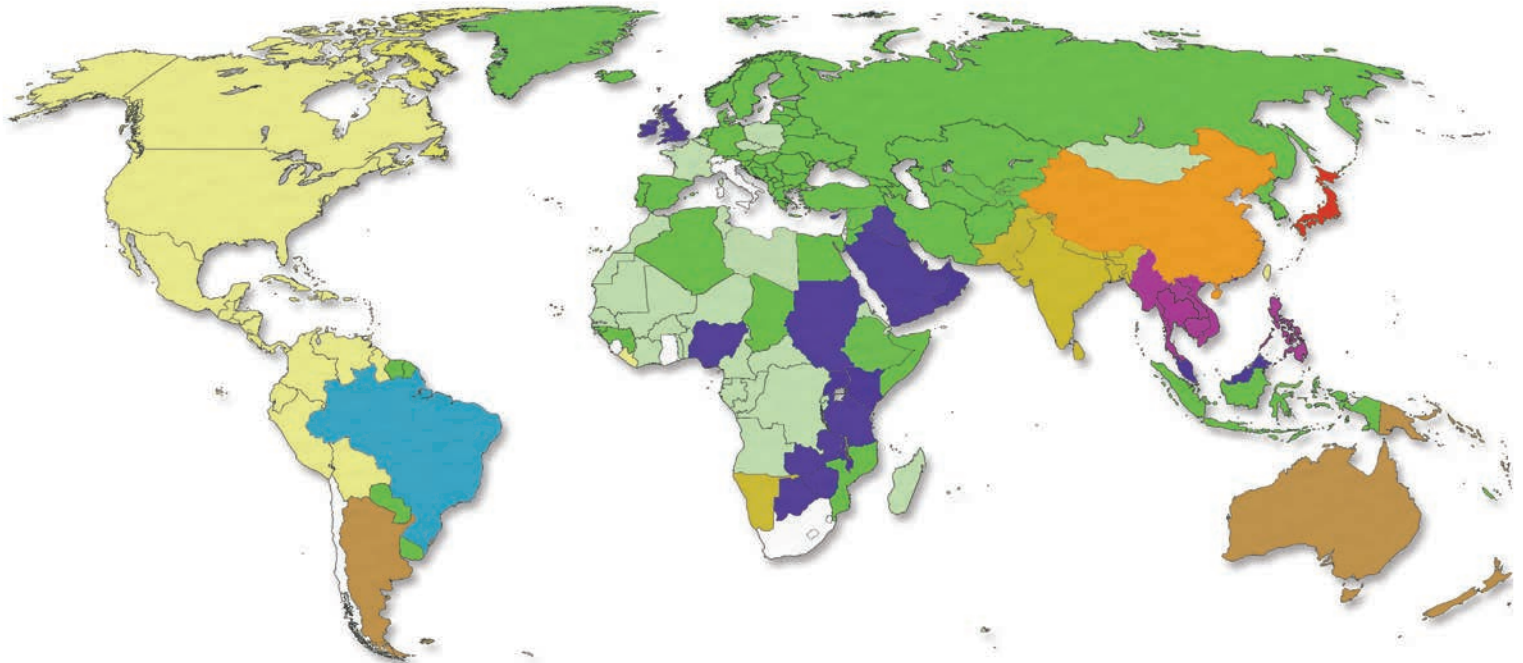

a different standard.

Socket Type Guide

Throughout the world, many types of electrical outlets are in use. As you can see on the map beneath, we offer the majority of socket types. All these types are identified by a letter, beneath the map you can see what letter corresponds to your country:

Some examples of the different types we offer:

Original (type N)
Used in Brazil

Original (type G)
Used in e.g. the UK, the U.A.E.,
Hong Kong, Singapore,...

Original (type A/I)
Used in e.g. China