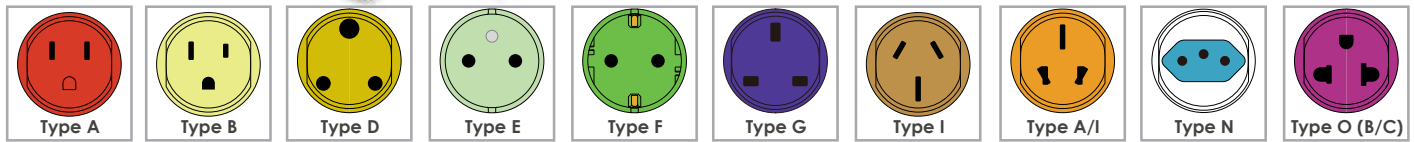

a different standard.

Socket Type Guide

Throughout the world, many types of electrical outlets are in use. As you can see on the map beneath, we offer the majority of socket types. All these types are identified by a letter, beneath the map you can see what letter corresponds to your country:

Some examples of the different types we offer:

Original (type N)
Used in Brazil

Original (type G)
Used in e.g. the UK, the U.A.E.,
Hong Kong, Singapore,...

Original (type A/I)
Used in e.g. China